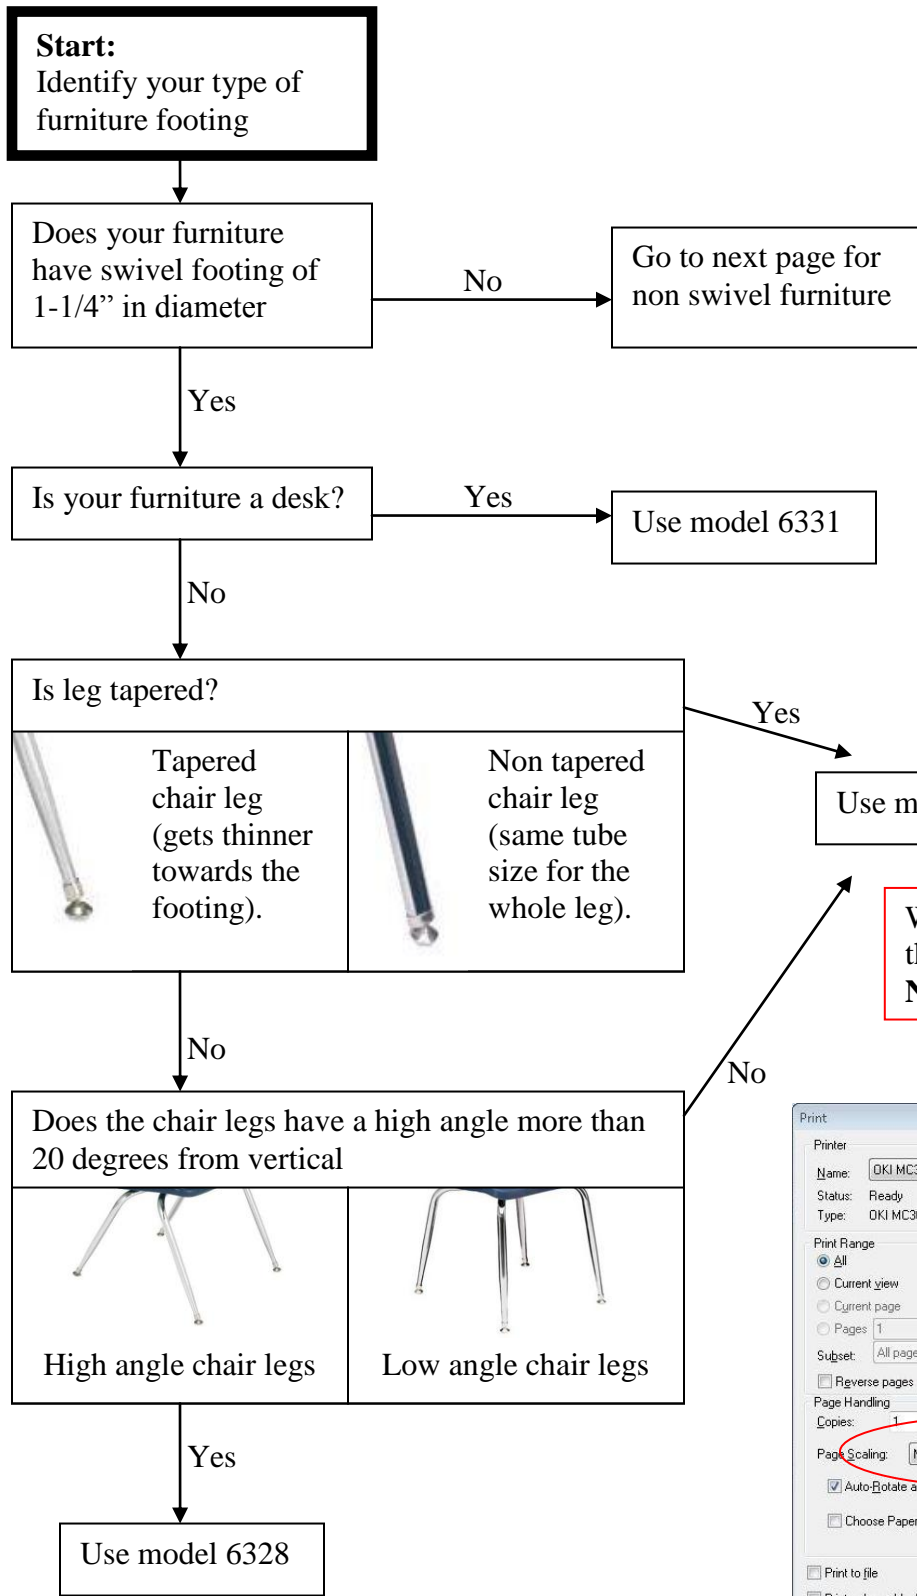

Flexi-Felt swivel footing model selection guide

When printing this page, make certain that the Page scaling option is set to **NONE**

Flexi-Felt non swivel footing model selection guides

plastic plug
footing **chairs**

6120 6122 6125 6128

hold here

arrow indicates model #

Cut the paper measuring guide that matches your type of furniture and wrap it around the base of the leg and the arrow will point you to the perfect model

arrow indicates model #

Sled base chair