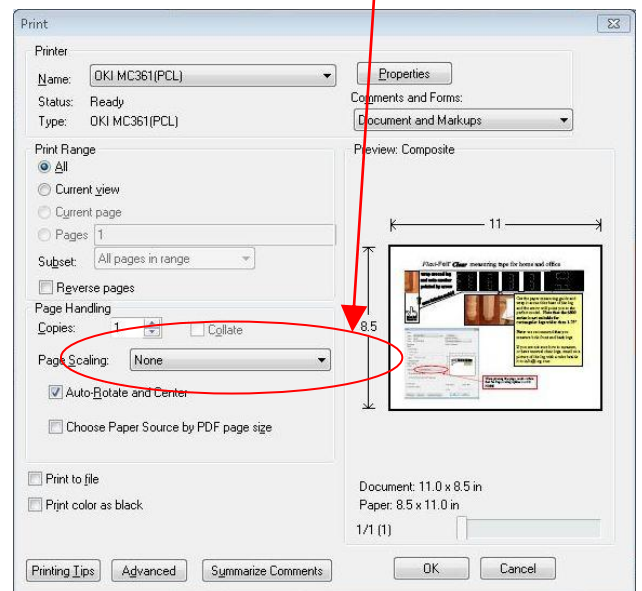

Flexi-Felt swivel footing model selection guide

When printing this page, make certain that the Page scaling option is set to **NONE**

Flexi-Felt non swivel footing model selection guides

plastic plug
footing **chairs**

6120 6122 6125 6128

hold here

arrow indicates model #

Cut the paper measuring guide that matches your type of furniture and wrap it around the base of the leg and the arrow will point you to the perfect model