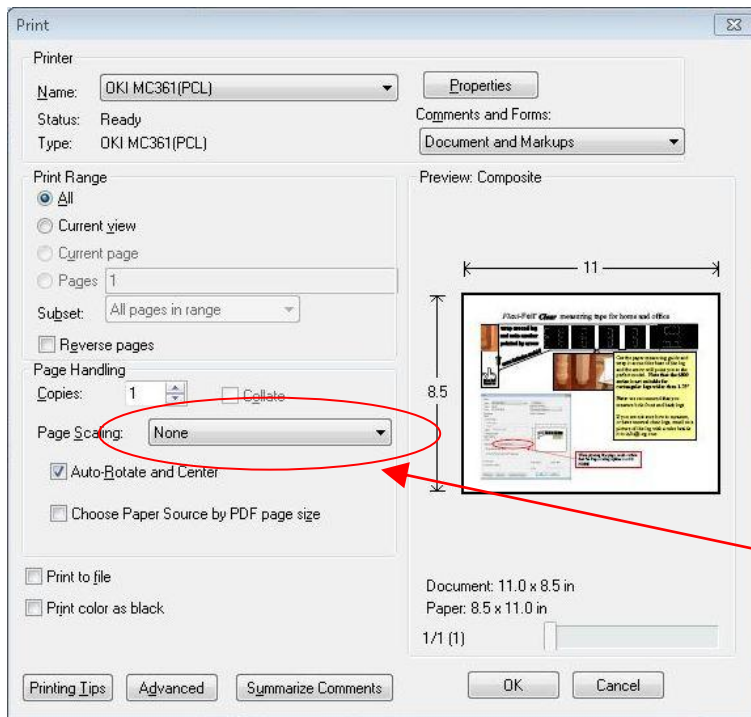

Flexi-Felt measuring guide for plastic plug footing chairs

When printing this page, make certain that the Page scaling option is set to **NONE**