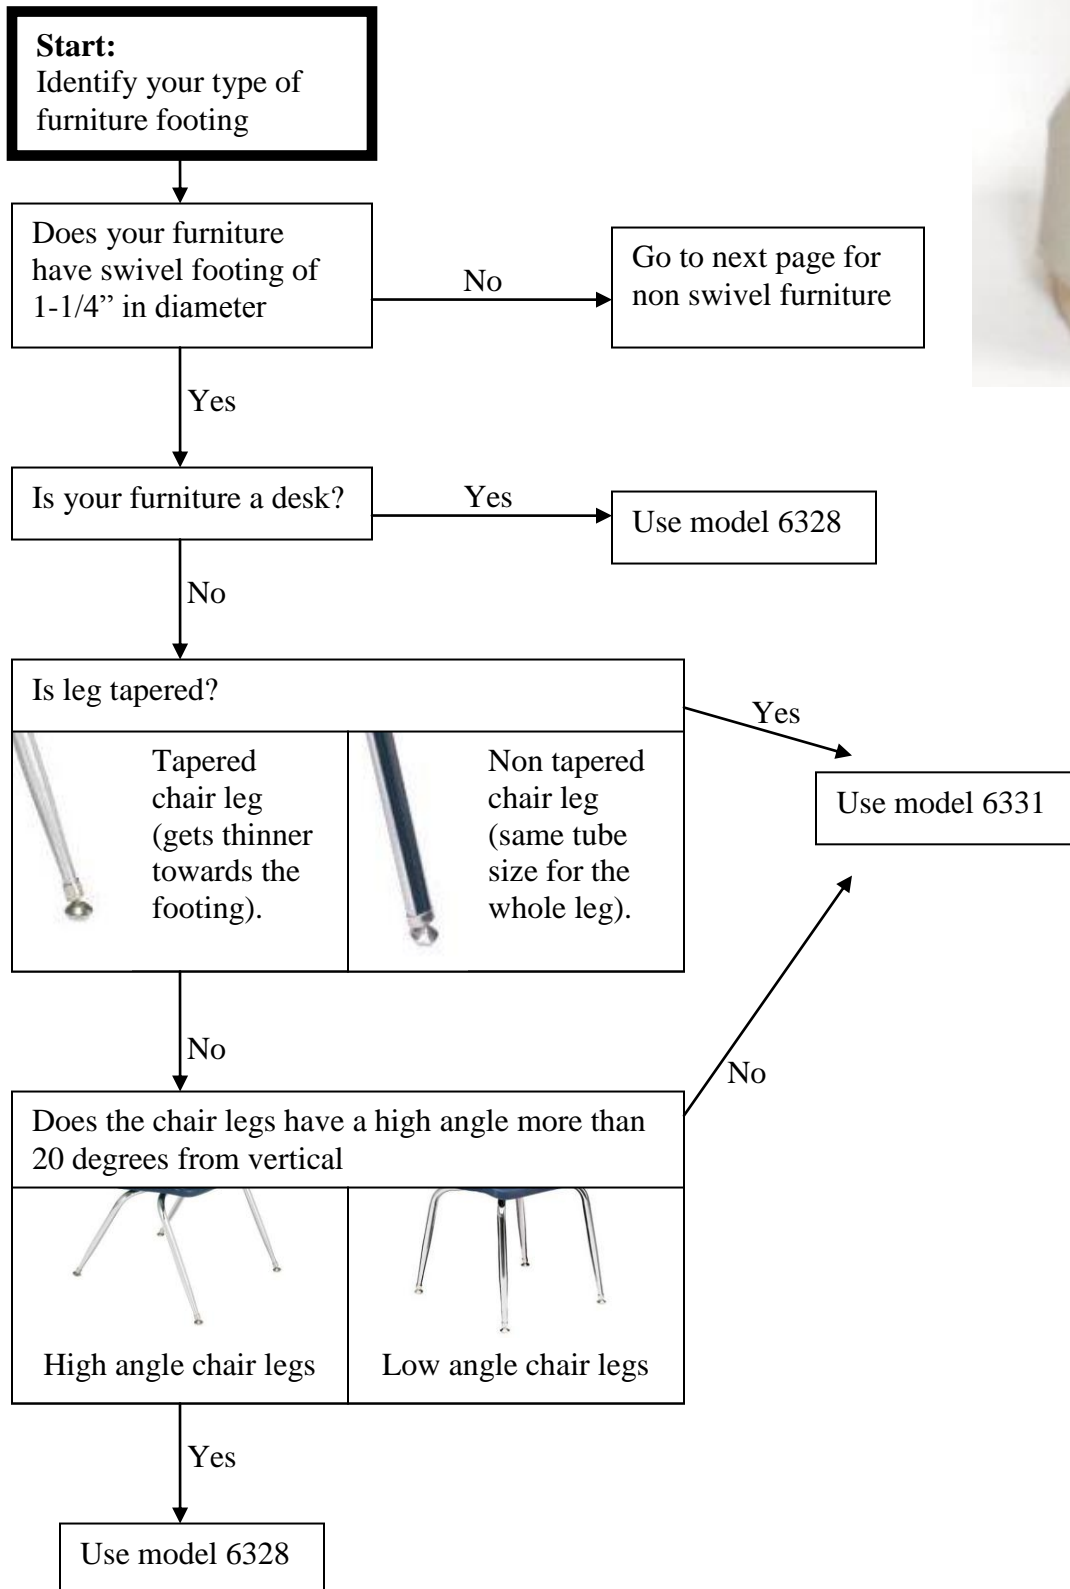

# Flexi-Felt swivel footing model selection guide

# Flexi-Felt non swivel footing model selection guides

plastic plug  
footing **chairs**

**6120** **6122** **6125** **6128**

hold here

arrow indicates model #

Cut the paper measuring guide that matches your type of furniture and wrap it around the base of the leg and the arrow will point you to the perfect model

plastic plug  
footing **desks**

**6122** **6225** **6128** **6231**

hold here

arrow indicates model #

Plastic plug footing

**sled**  
base  
furniture

**6010** **6015** **6020** **6030** **6035** **5004**

hold here

arrow indicates model #

Sled base chair